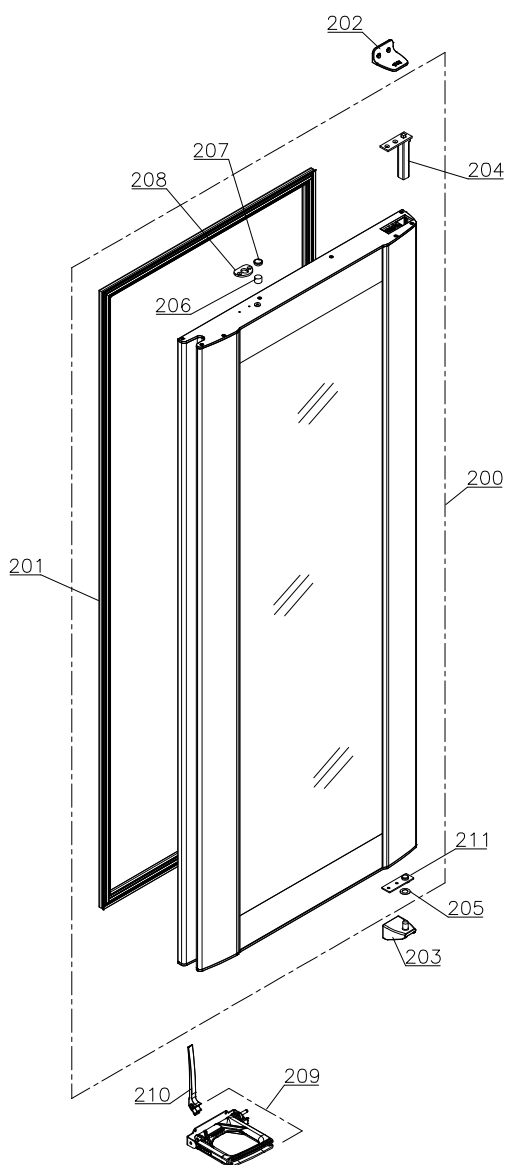

Glass door

Item no.	Description	Gram part no.	Issued	Deleted
200	Glass door, right	763252210	4718	
200	Glass door, left	763252209	4718	
201	Gasket	763251705	4718	
202	Top hinge	763251747	4718	
203	Bottom hinge	763251746	4718	
204	Self closing device	763251880	4718	
205	Washer	760250527	4718	
206	Magnet for door switch	450401002	4718	
207	Plastic plug, grey	765081220	4718	
208	Lock bracket	763251090	4718	
209	Foot pedal, right	763251812	4718	
209	Foot pedal, left	763251813	4718	
210	Pedal arm	763251802	4718	
211	Hinge bearing complete	761220982	4718