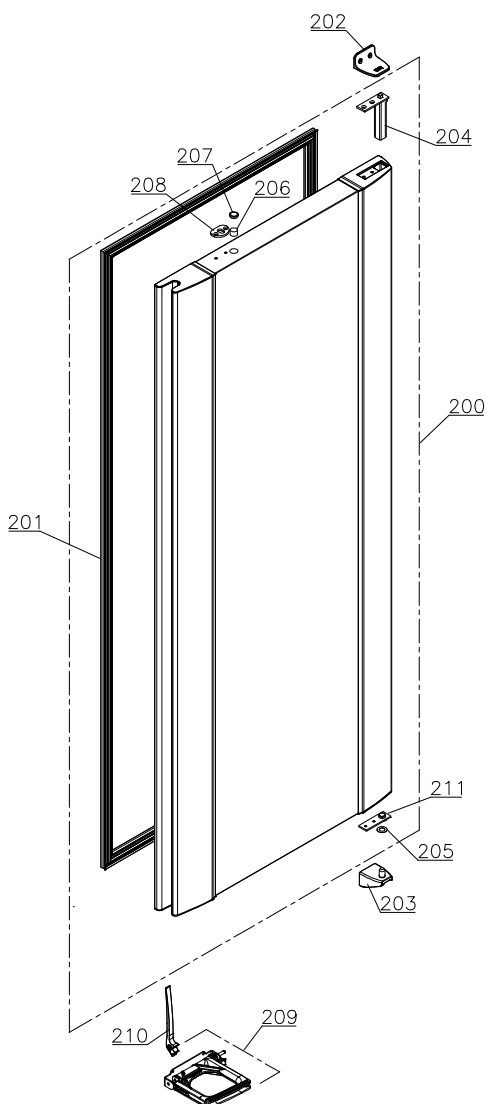

Door

Solid door

Item no.	Description	Gram part no.	Issued	Deleted
200	Door complete right, Stainless	763254118	4718	
200	Door complete right, Alu look	763254120	4718	
200	Door complete left, Stainless	763254119	4718	
200	Door complete left, Alu look	763254121	4718	
201	Gasket	763251705	4718	
202	Top hinge	763251747	4718	
203	Bottom hinge	763251746	4718	
204	Self closing device	763251880	4718	
205	Washer	760250527	4718	
206	Magnet for door switch	450401002	4718	
207	Plastic plug, grey	765081220	4718	
208	Lock bracket	763251090	4718	
209	Foot pedal, right	763251812	4718	
209	Foot pedal, left	763251813	4718	
210	Pedal arm	763251802	4718	
211	Hinge bearing complete	761220982	4718