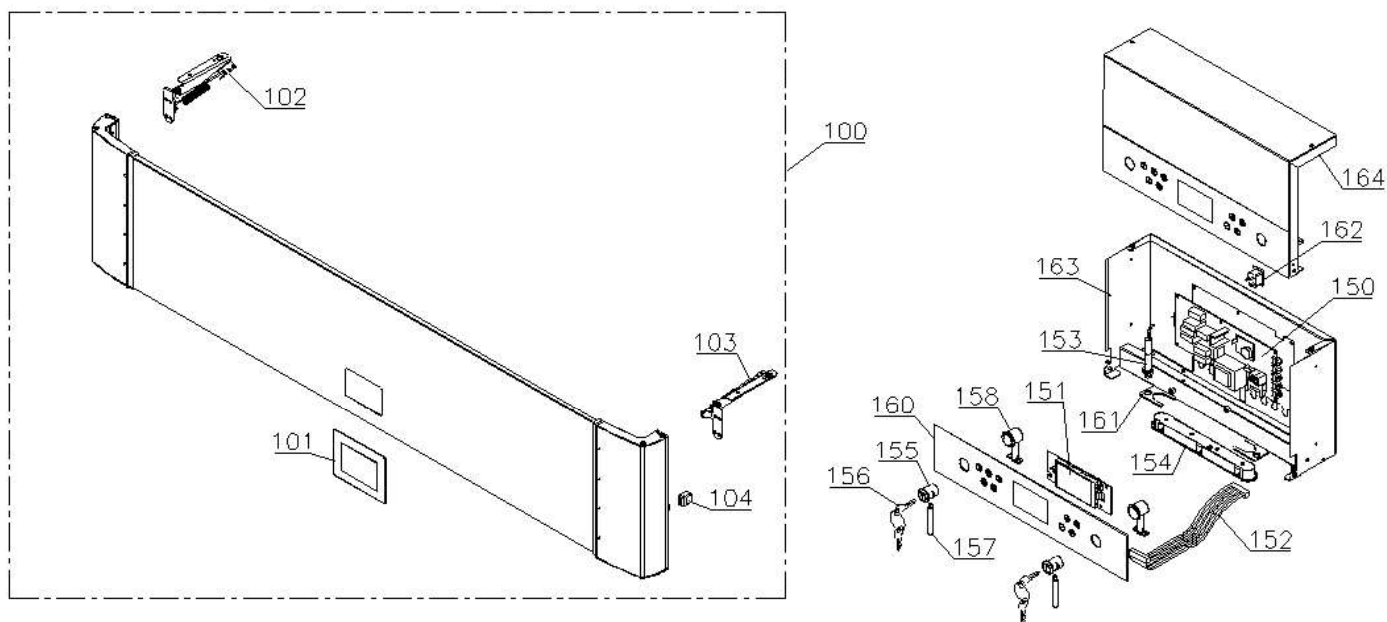

Electrical parts

Item no.	Description	Gram part no.	Issued	Deleted
100	Front panel complete, Stainless	763254115	4718	
100	Front panel complete, Alu look	763254116	4718	
101	Display window	763252049	4718	
102	Hinge complete, left	763252060	4718	
103	Hinge complete, right	763252066	4718	
104	Panel spacer	763252058	4718	
150	Controller PCB, power part FS K01	763256000	4718	
150	Controller PCB, power part FS M07	763256018	4718	
150	Controller PCB, power part FS F01	763256002	4718	
151	Display PCB	612900053	4718	
152	Ribbon cable L=700	453582047	4718	
153	Door switch	450400113	4718	
154	LED light bar	450742025	4718	
155	Lock comb. A151	765080322	4718	
156	Key A151	765080399	4718	
157	Lock pin	763252153	4718	0320
157	Lock pin	765080088	0320	
158	Lock housing	765080047	4718	
160	Display label	765040677	4718	
161	Clip for LED bar	763252161	4718	
162	Appliance inlet	451022002	4718	
163	Junction box	763252129	4718	
164	Cover for junction box	763254117	4718