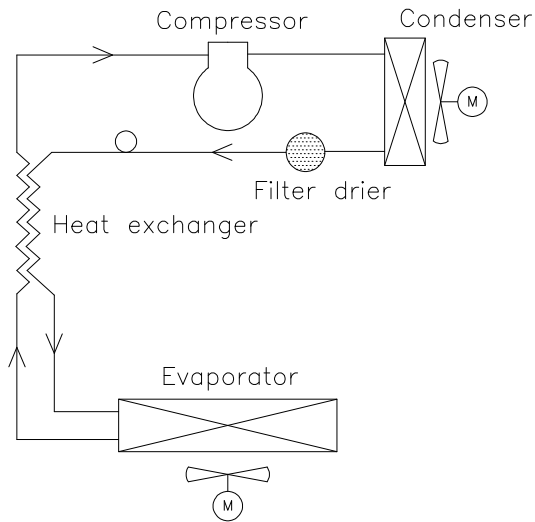

Refrigeration system parts

R/GR 1400

Item no.	Description	Gram part no.	Issued	Deleted
1	Compressor EMC 3125U	502900104	4718	
2	Rubber bush	760080519	4718	
3	Compressor clip	760082367	4718	
4	Compressor screw	760082711	4718	
5	Condenser	765080165	4718	
6	Cond.fan guard complete w/ fan	763254113	4718	
7	Filter drier	765080157	4718	
8	Air filter	761114416	4718	
9	Attachment plug	765081250	4718	
10	Evaporator	762900207	4718	
11	Heat exchanger	762900132	4718	
12	Evaporator fan complete	763254135	4718	

C 1400

Item no.	Description	Gram part no.	Issued	Deleted
1	Compressor EMC 3125U	502900104	4718	
2	Rubber bush	760080519	4718	
3	Compressor clip	760082367	4718	
4	Compressor screw	760082711	4718	
5	Condenser	765080165	4718	
6	Cond.fan guard complete w/ fan	763254113	4718	
7	Filter drier	765080157	4718	
8	Air filter	761114416	4718	
9	Attachment plug	765081250	4718	
10	Evaporator	762900207	4718	
11	Heat exchanger	762900132	4718	
12	Evaporator fan complete	763254135	4718	
13	Defrost heater	765072134	4718	
14	Clip for defrost heater	761254427	4718	