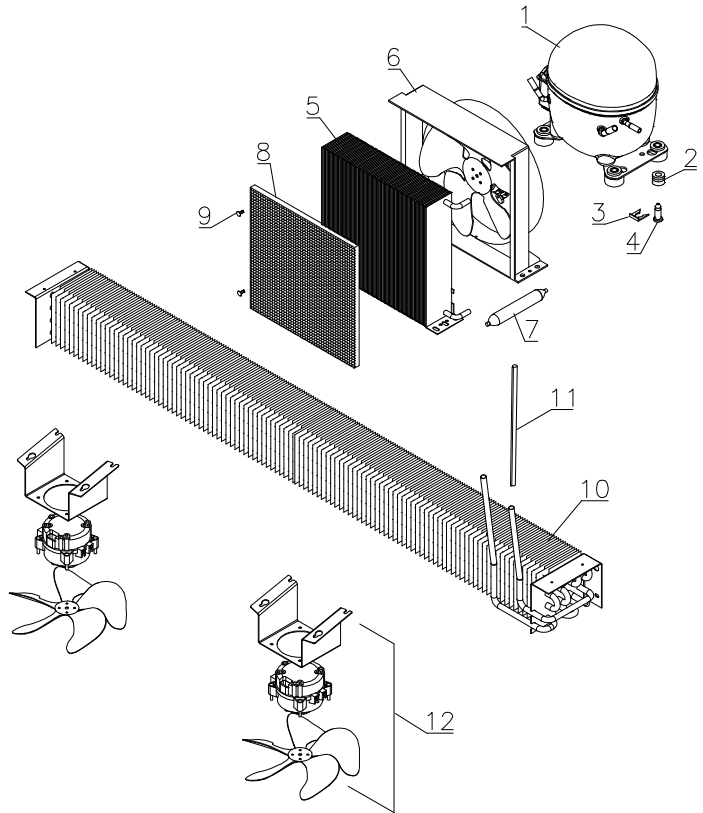

Spare parts list

Plus R/GR/C/F 1400

Item number: 765042282
Release date: 13.11.2018
Released by: JOLU
Revision date: 26.10.23/JOLU
Revision no.: 007

Content

Refrigeration system parts	3
Sensors and sensor positioning	6
Cabinet parts	7
Electrical parts	9
Door	10
Notes	12

Refrigeration system parts

R/GR 1400

Item no.	Description	Gram part no.	Issued	Deleted
1	Compressor EMC 3125U	502900104	4718	
2	Rubber bush	760080519	4718	
3	Compressor clip	760082367	4718	
4	Compressor screw	760082711	4718	
5	Condenser	765080165	4718	
6	Cond.fan guard complete w/ fan	763254113	4718	
7	Filter drier	765080157	4718	
8	Air filter	761114416	4718	
9	Attachment plug	765081250	4718	
10	Evaporator	762900207	4718	
11	Heat exchanger	762900132	4718	
12	Evaporator fan complete	763254135	4718	

C 1400

Item no.	Description	Gram part no.	Issued	Deleted
1	Compressor EMC 3125U	502900104	4718	
2	Rubber bush	760080519	4718	
3	Compressor clip	760082367	4718	
4	Compressor screw	760082711	4718	
5	Condenser	765080165	4718	
6	Cond.fan guard complete w/ fan	763254113	4718	
7	Filter drier	765080157	4718	
8	Air filter	761114416	4718	
9	Attachment plug	765081250	4718	
10	Evaporator	762900207	4718	
11	Heat exchanger	762900132	4718	
12	Evaporator fan complete	763254135	4718	
13	Defrost heater	765072134	4718	
14	Clip for defrost heater	761254427	4718	