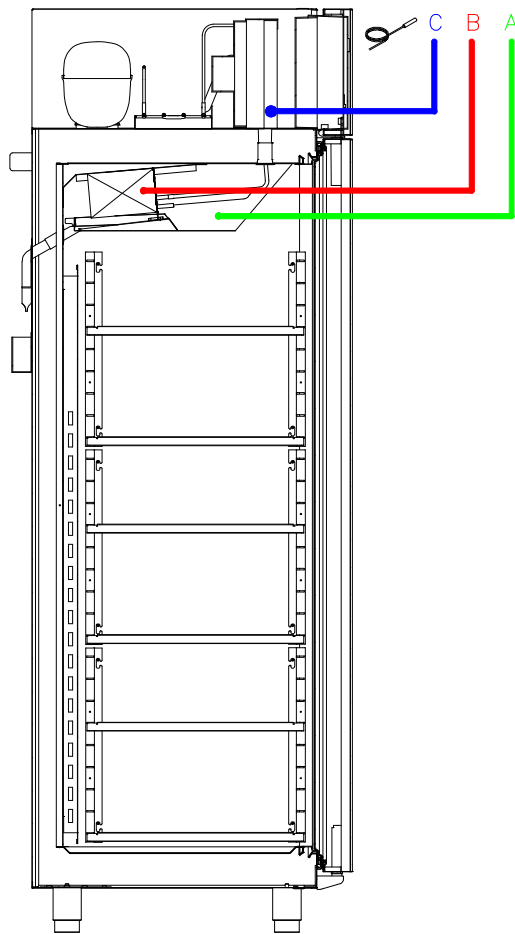

C 1400

Item no.	Description	Gram part no.	Issued	Deleted
1	Compressor EMC 3125U	502900104	4718	
2	Rubber bush	760080519	4718	
3	Compressor clip	760082367	4718	
4	Compressor screw	760082711	4718	
5	Condenser	765080165	4718	
6	Cond.fan guard complete w/ fan	763254113	4718	
7	Filter drier	765080157	4718	
8	Air filter	761114416	4718	
9	Attachment plug	765081250	4718	
10	Evaporator	762900207	4718	
11	Heat exchanger	762900132	4718	
12	Evaporator fan complete	763254135	4718	
13	Defrost heater	765072134	4718	
14	Clip for defrost heater	761254427	4718	

Sensors and sensor positioning

Item no.	Description	Gram part no.	Issued	Deleted
A	Room sensor	453531500	4718	
B	Defrost sensor	453531501	4718	
C	Condenser sensor	453531500	4718	

Cabinet parts

Item no.	Description		Gram part no.	Issued	Deleted
35	Condensate pump (replacement kit)	K/KG/M	763254036	4718	3819
35	Condensate pump	K/KG/M	765072202	3819	
36	Bracket for pump	K/KG/M	763251896	4718	3819
36	Bracket for pump	K/KG/M	763251972	3819	
37	Cover for pump	K/KG/M	763251897	4718	3819
37	Cover for pump	K/KG/M	763251973	3819	
38	Drain pipe	K/KG/M	765081253	4718	
39	Drain hose w/trap	K/KG/M	765081176	4718	
40	Drain pan	K/KG/M	760245531	4718	
41	Hot gas pipe for re-evaporation	K/KG/M	760000358	4718	
42	Re-evaporation tray	F	765081149	4718	
43	Cover plate	F	763251894	4718	
44	Drain pipe	F	765081253	4718	
45	Water trap	F	760082891	4718	
46	Hot gas pipe for re-evaporation	F	762900057	4718	
50	Air distribution plate		763252614	4718	
51	Bracket		760250762	4718	
52	Distance bush		762251184	4718	
53	Air relief valve		765081206	4718	
54	Leg H=100-135 mm		765080118	4718	
54	Leg H=135-200 mm		765080115	4718	
55	Swivel castor w/brake H=109 mm		480270522	4718	
55	Swivel castor w/brake H=125 mm		480260050	4718	
56	Swivel castor H=109 mm		480270523	4718	
56	Swivel castor H=125 mm		480260100	4718	
57	Screw M8x12		422715000	4718	