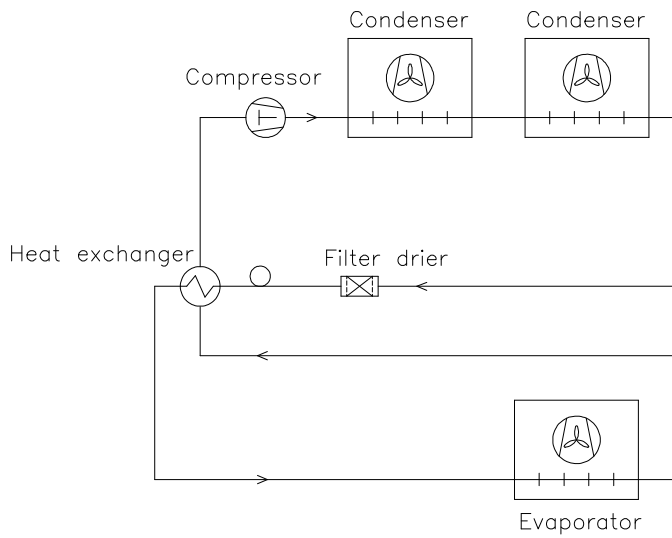

F 1200 G

Item no.	Description	Gram part no.	Issued	Deleted
1	Compressor SC15CNX.2	502900007	1106	
2	Starting relay	410589041	1106	
3	Cover	452440280	1106	
4	Cord relief	452440292	1106	
5	Start capacitor	451720019	1106	
6	Rubber bush	760080519	1106	
7	Compressor screw	760082711	1106	
8	Compressor clip	760082367	1106	
9	Condenser	765080140	1106	
10	Condenser fan guard compl.	765080188	1106	
11	Condenser filter	761114415	1106	
12	Attachment plug	765081246	1106	
13	Filter drier	765080157	1106	
14	Evaporator	765080173	1106	
15	Heat exchanger	762251163	1106	
16	Evaporator fan complete	761250780	1106	
17	Evaporator suspension	762250588	1106	
18	Evaporator cover	762250601	1106	
19	Defrost heater	765072062	1106	
20	Heater suspension bracket	761254427	1106