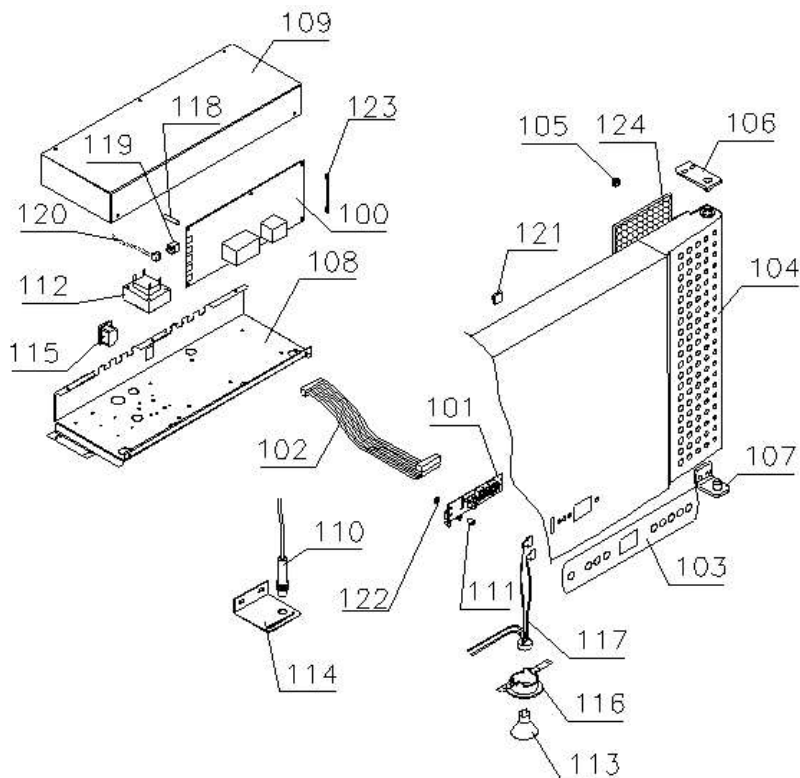

Electrical parts

Item no.	Description	Gram part no.	Issued	Deleted
100	Electr. contr., power part, K1+	761256111	1106	
100	Electr. contr., power part, M3+	761256112	1106	
100	Electr. contr., power part, F1+	761256113	1106	
101	Electronic controller, display part	612900054	1106	
102	Ribbon cable L=1200	453582046	1106	
103	Label with keys	765040641	1106	
104	Front panel, stainless	762251143	1106	
105	Front panel plug	760250273	1106	
106	Top hinge for front panel	761258926	1106	
107	Bottom hinge for front panel	762250224	1106	
108	Junction box	762251130	1106	
109	Cover for junction box	762251132	1106	
110	Door switch	450400113	1106	
111	Distance tube L=8.3 mm	765080021	1106	
112	Trafo for lights	760073650	1106	
113	Halogen light 10W	450742002	1106	
114	Bracket for door switch and lock	761259005	1106	
115	Appliance inlet	451022002	1106	
116	Mounting socket for halogen light	761251323	1106	
117	Wiring for halogen light	765071603	1106	
118	Spacer for PCB	451119515	1106	
119	Sensor plug holder	452260601	1106	
120	Sensor plug	452260600	1106	
121	Cable clip	424350001	1106	
122	Hex. nut M3	421092003	1106	
123	Wire for defrosting	765072664	1106	
124	Front panel filter	762250222	1106