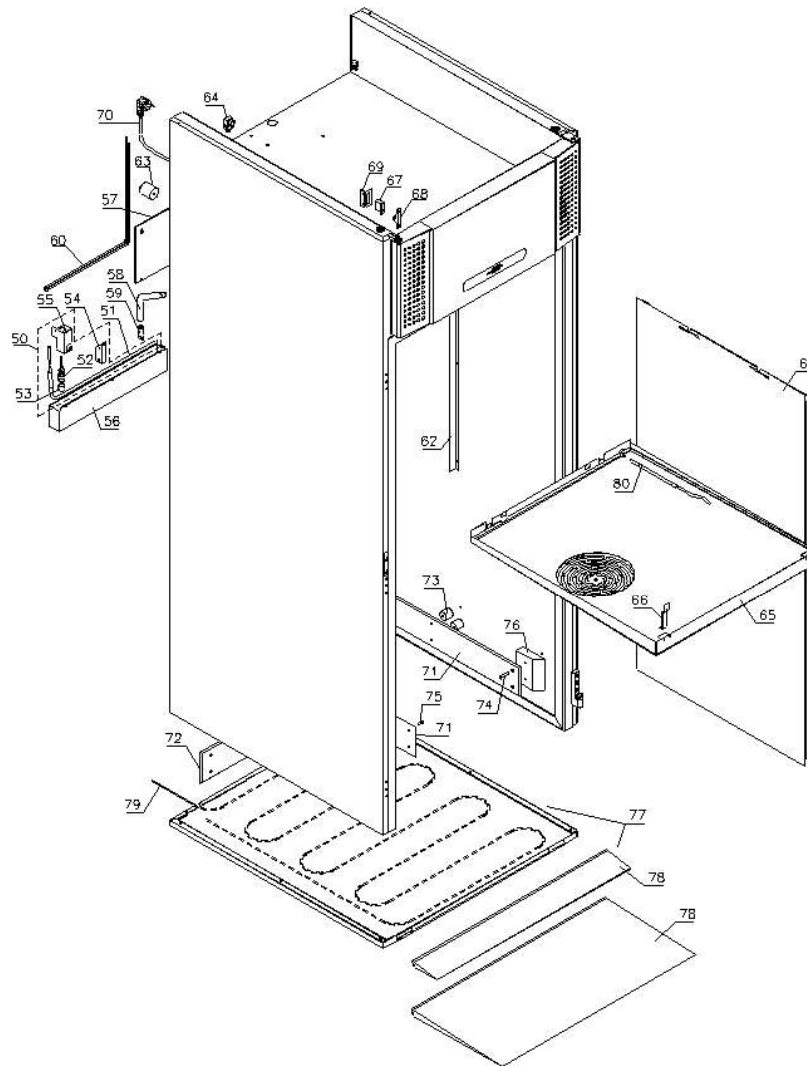

F 1200 G

Item no.	Description	Gram part no.	Issued	Deleted
1	Compressor SC15CNX.2	502900007	1106	
2	Starting relay	410589041	1106	
3	Cover	452440280	1106	
4	Cord relief	452440292	1106	
5	Start capacitor	451720019	1106	
6	Rubber bush	760080519	1106	
7	Compressor screw	760082711	1106	
8	Compressor clip	760082367	1106	
9	Condenser	765080140	1106	
10	Condenser fan guard compl.	765080188	1106	
11	Condenser filter	761114415	1106	
12	Attachment plug	765081246	1106	
13	Filter drier	765080157	1106	
14	Evaporator	765080173	1106	
15	Heat exchanger	762251163	1106	
16	Evaporator fan complete	761250780	1106	
17	Evaporator suspension	762250588	1106	
18	Evaporator cover	762250601	1106	
19	Defrost heater	765072062	1106	
20	Heater suspension bracket	761254427	1106	

Sensors and sensor positioning

Item no.	Description	Gram part no.	Issued	Deleted
A	Room sensor	453531500	1106	
B	Defrost sensor	453531501	1106	
C	Condenser sensor	453531500	1106	

Cabinet parts

Item no.	Description		Gram part no.	Issued	Deleted
50	Re-evaporation kit	K/M	763254026	1106	
51	Re-evaporation heater 60W	K/M	765072862	1106	
52	Float switch	K/M	765072049	1106	
53	Plastic cap	K/M	450450080	1106	
54	Heater bracket	K/M	763250021	1106	
55	Heater/float switch bracket	K/M	763250020	1106	
56	Re-evaporation tray		765081149	1106	
57	Cover plate		761255382	1106	
58	Drain pipe		765081168	1106	
59	Water trap		760082891	1106	
60	Hot gas pipe for re-evaporation	F	762900063	1106	
61	Air distribution plate		762251170	1106	
62	Rail for air distribution plate		760243630	1106	
63	Distance bush		762251184	1106	
64	Air relief valve		765081206	1106	
65	Drip water tray		762251159	1106	
66	Holder for drip water tray		761253441	1106	
67	Front panel close latch		761253307	1106	
68	Front panel close keeper		761253301	1106	
69	Bracket for close latch		761257608	1106	