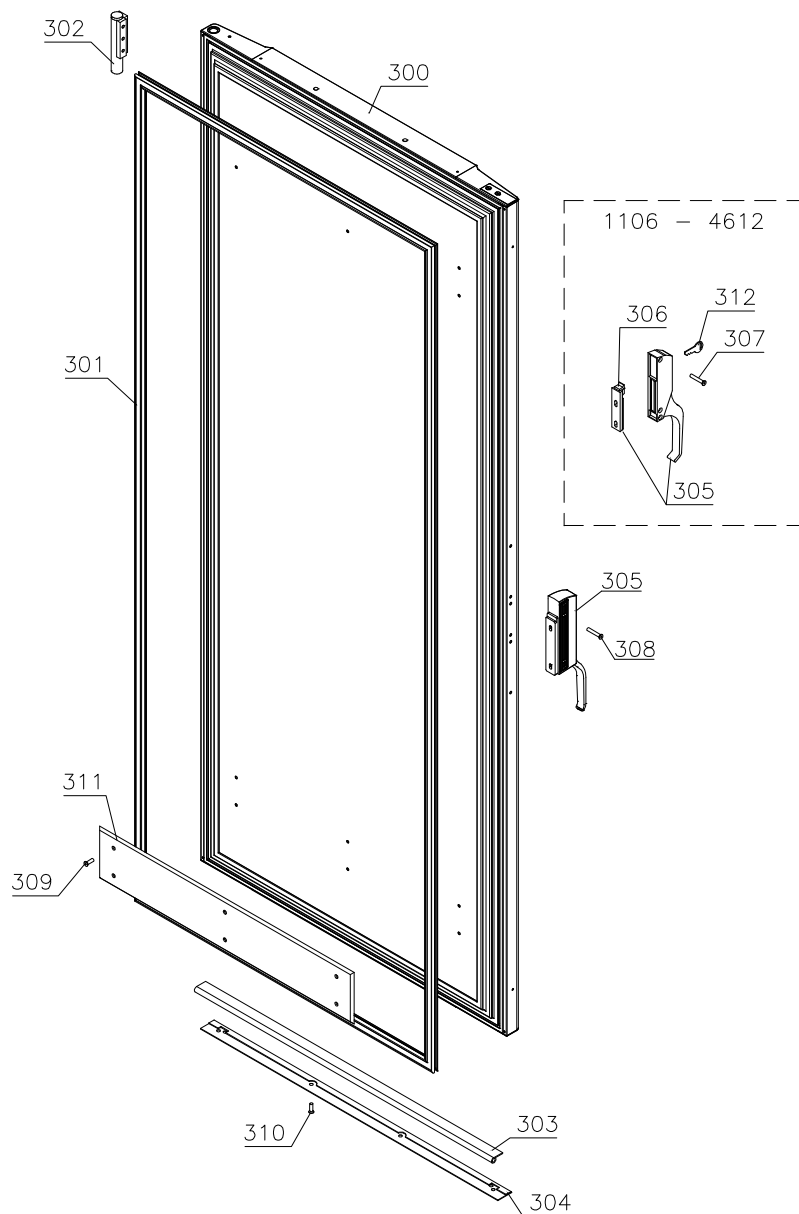

Door

Item no.	Description	Gram part no.	Issued	Deleted
300	Door	762251103	1106	4612
300	Door	762251104	4512	
301	Door gasket	762251152	1106	
302	Hinge right/left	424180051	1106	
303	Drag strip	335110001	1106	
304	Fixing bracket	762251158	1106	
305	Handle complete	761257665	1106	4612
305	Magnetic handle complete	761257965	4612	
306	Strike plate	761257670	1106	4612
307	Screw M5x30	420168209	1106	4612
308	Screw M5x35	420340151	4612	
309	Screw M5x12	420178203	1106	
310	Screw M5x20	420168207	1106	
311	Buffer rail	762251155	1106	
312	Key for handle	765080345	1106	4612