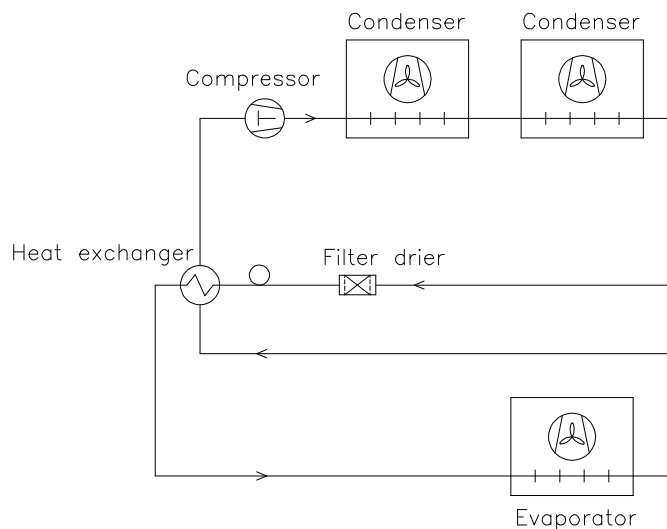

Refrigeration system parts	3
Sensors and sensor positioning	6
Cabinet parts	7
Electrical parts	9
Door	10
Notes	11

Refrigeration system parts

R 1200 G

Item no.	Description	Gram part no.	Issued	Deleted
1	Compressor NL9CN	502900006	1106	
2	Starting device	453050151	1106	
3	Cover	452440293	1106	
4	Cord relief	452440300	1106	
5	Rubber bush	760080519	1106	
6	Compressor screw	760082711	1106	
7	Compressor clip	760082367	1106	
8	Condenser	765080140	1106	
9	Condenser fan guard compl.	765080188	1106	
10	Condenser filter	761114415	1106	
11	Attachment plug	765081246	1106	
12	Filter drier	765080157	1106	
13	Evaporator	765080173	1106	
14	Heat exchanger	762251163	1106	
15	Evaporator fan complete	761250780	1106	
16	Evaporator suspension	762250588	1106	
17	Evaporator cover	762250601	1106	

C/M 1200 G

Item no.	Description	Gram part no.	Issued	Deleted
1	Compressor NL9CN	502900006	1106	
2	Starting device	453050151	1106	
3	Cover	452440293	1106	
4	Cord relief	452440300	1106	
5	Rubber bush	760080519	1106	
6	Compressor screw	760082711	1106	
7	Compressor clip	760082367	1106	
8	Condenser	765080140	1106	
9	Condenser fan guard compl.	765080188	1106	
10	Condenser filter	761114415	1106	
11	Attachment plug	765081246	1106	
12	Filter drier	765080157	1106	
13	Evaporator	765080173	1106	
14	Heat exchanger	762251163	1106	
15	Evaporator fan complete	761250780	1106	
16	Evaporator suspension	762250588	1106	
17	Evaporator cover	762250601	1106	
18	Defrost heater	765072062	1106	
19	Heater suspension bracket	761254427	1106	