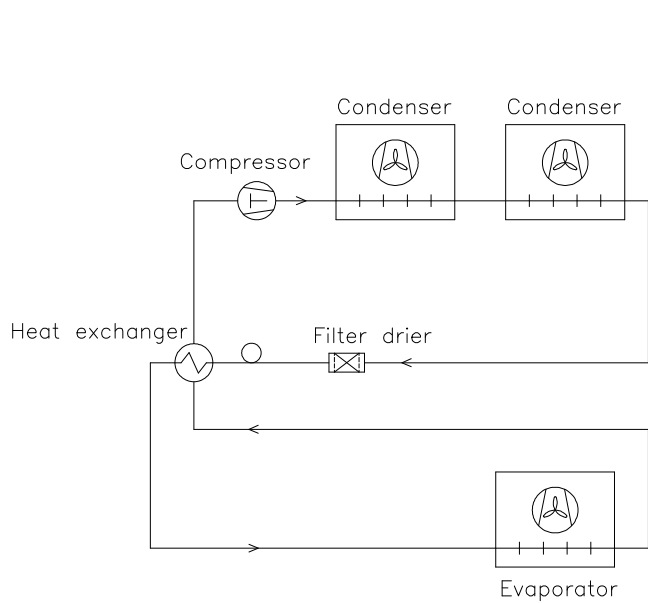

Refrigeration system parts	3
Sensors and sensor positioning	6
Cabinet parts	7
Electrical parts	9
Door	10
Notes	11

Refrigeration system parts

R 1200 G

Item no.	Description	Gram part no.	Issued	Deleted
1	Compressor NL9CN	502900006	1106	
2	Starting device	453050151	1106	
3	Cover	452440293	1106	
4	Cord relief	452440300	1106	
5	Rubber bush	760080519	1106	
6	Compressor screw	760082711	1106	
7	Compressor clip	760082367	1106	
8	Condenser	765080140	1106	
9	Condenser fan guard compl.	765080188	1106	
10	Condenser filter	761114415	1106	
11	Attachment plug	765081246	1106	
12	Filter drier	765080157	1106	
13	Evaporator	765080173	1106	
14	Heat exchanger	762251163	1106	
15	Evaporator fan complete	761250780	1106	
16	Evaporator suspension	762250588	1106	
17	Evaporator cover	762250601	1106	

C/M 1200 G

Item no.	Description	Gram part no.	Issued	Deleted
1	Compressor NL9CN	502900006	1106	
2	Starting device	453050151	1106	
3	Cover	452440293	1106	
4	Cord relief	452440300	1106	
5	Rubber bush	760080519	1106	
6	Compressor screw	760082711	1106	
7	Compressor clip	760082367	1106	
8	Condenser	765080140	1106	
9	Condenser fan guard compl.	765080188	1106	
10	Condenser filter	761114415	1106	
11	Attachment plug	765081246	1106	
12	Filter drier	765080157	1106	
13	Evaporator	765080173	1106	
14	Heat exchanger	762251163	1106	
15	Evaporator fan complete	761250780	1106	
16	Evaporator suspension	762250588	1106	
17	Evaporator cover	762250601	1106	
18	Defrost heater	765072062	1106	
19	Heater suspension bracket	761254427	1106	