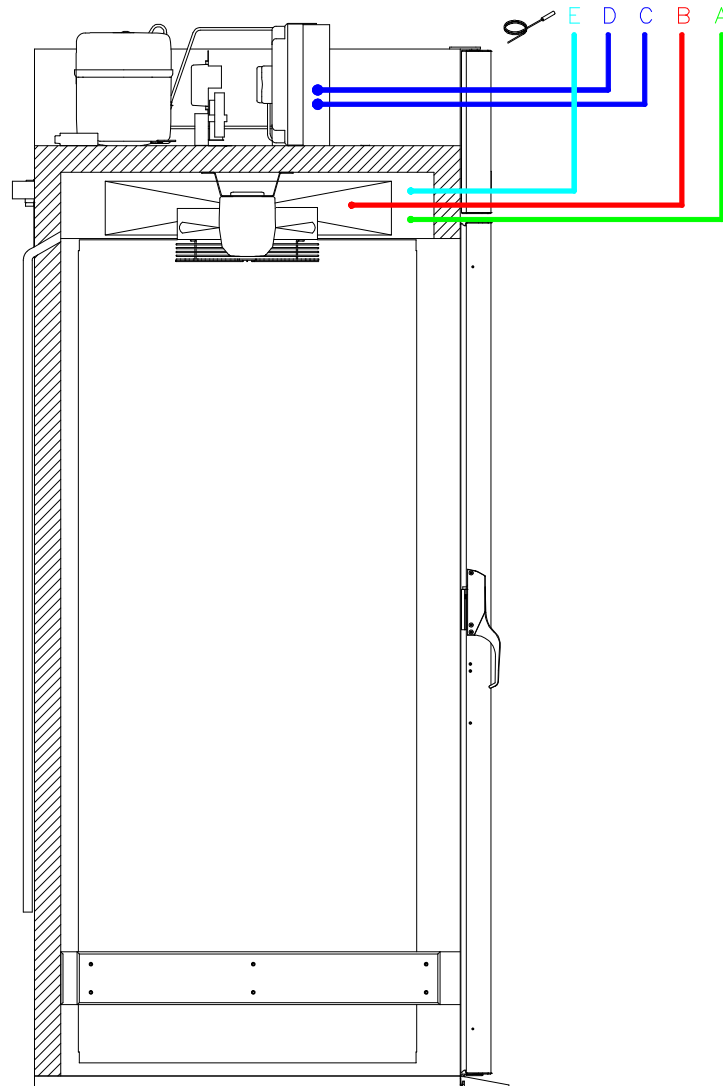

Refrigeration system parts	3
Sensors and sensor positioning.....	4
Cabinet parts	5
Electrical parts.....	7
Door.....	8
Notes	9

Refrigeration system parts

SF 1200 G

Item no.	Description	Gram part no.	Issued	Deleted
1	Compressor NT2210U	502900107	0120	
2	Starting device	453051502	0120	
3	Rubber bush	760080519	0120	
4	Compressor clip	760082367	0120	
5	Compressor screw	760082711	0120	
6	Condenser complete w/fan	765080299	0120	
7	Condenser fan motor	763254092	0120	
8	Filter drier	765080159	0120	
9	Air filter	763252069	0120	
10	Attachment plug	765081250	0120	
11	Evaporator	765080298	0120	
12	Heat exchanger, front evaporator	760080978	0120	
13	Heat exchanger, rear evaporator	760080977	0120	
14	Expansion valve	413165019	0120	
15	Evaporator suspension	762250607	0120	
16	Evaporator cover	762251250	0120	
17	Evaporator fan	610540049	0120	
18	Fan bracket	762251227	0120	
19	Defrost heater	765072061	0120	
20	Clip for defrost heater	761254427	0120	

Sensors and sensor positioning

Item no.	Description	Gram part no.	Issued	Deleted
A	Room sensor	453531500	0120	
B	Defrost sensor	453531501	0120	
C	Condenser sensor 1	453531500	0120	
D	Condenser sensor 2	453531500	0120	
E	Extra sensor (hard chill)	453531501	0120	

Cabinet parts

Item no.	Description	Gram part no.	Issued	Deleted
50	Air relief valve	765081206	0120	
51	Drip water tray	762251198	0120	
52	Holder for drip water tray	761253491	0120	
53	Air distribution plate	762251222	0120	
54	Drain pipe	765081169	0120	
55	Fan guard \varnothing 300 mm	762251232	0120	
56	Bracket f. air distr. plate, front	762251218	0120	
57	Bracket f. air distr. plate, back	762251217	0120	
58	Front panel close latch	761253307	0120	
59	Bracket for close latch	761257608	0120	
60	Buffer rail, left side	762251154	0120	
61	Buffer rail, back	762251155	0120	
62	Buffer rail, right side	762251233	0120	
63	Buffer front piece	762251229	0120	
64	Buffer spacer	762251234	0120	
65	Screw M5x12	420178203	0120	
66	Screw M5x50	420178001	0120	
67	Spacer bush 50 mm	762251184	0120	