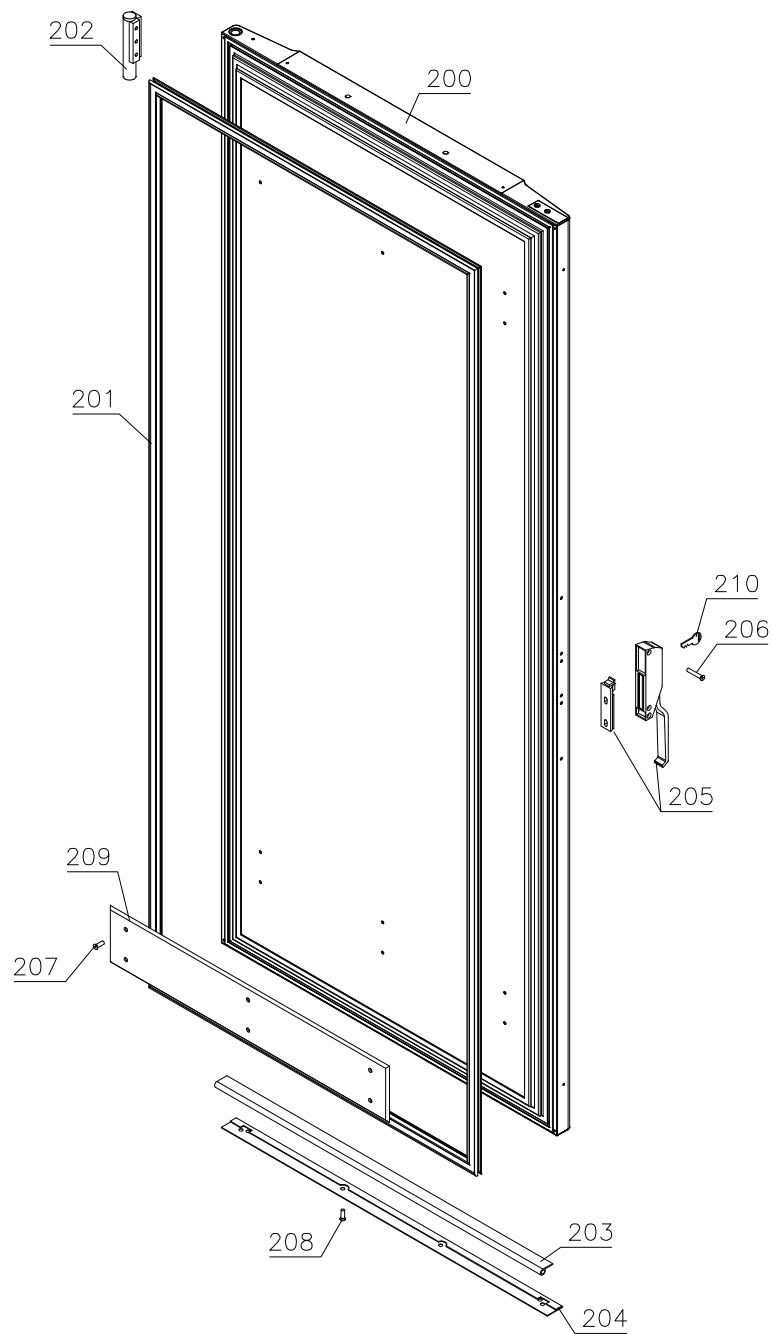

Door

Item no.	Description	Gram part no.	Issued	Deleted
200	Door	762251104	0120	
201	Door gasket	762251152	0120	
202	Hinge, righthand	424180051	0120	
202	Hinge, lefthand	424180052	0120	
203	Drag strip	335110001	0120	
204	Fixing bracket	762251158	0120	
205	Handle complete	761257965	0120	
206	Screw M5x35	420340151	0120	
207	Screw M5x12	420178203	0120	
208	Screw M5x20	420168207	0120	
209	Buffer rail	762251155	0120	
210	Key for handle	765080345	0120