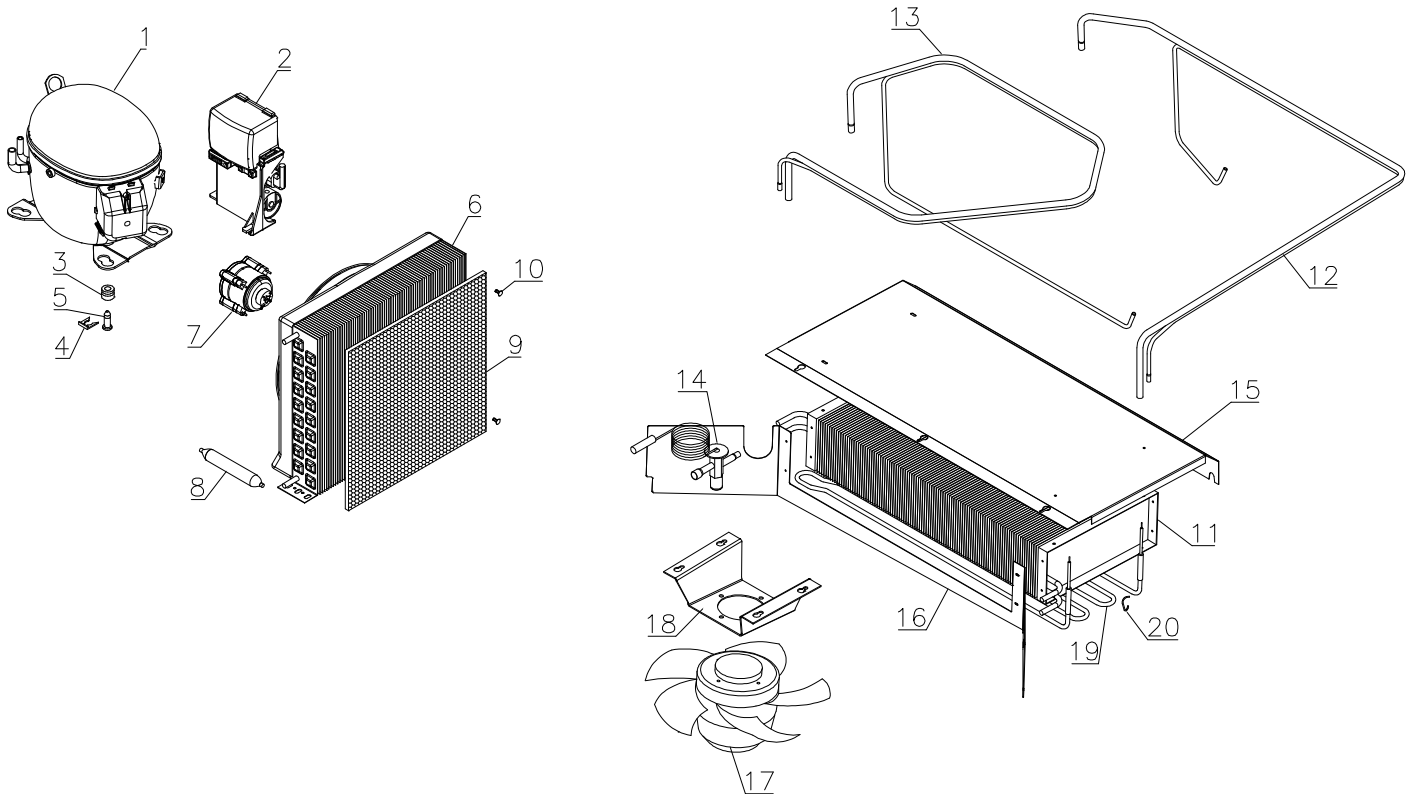

Spare parts list

Baker SF 1200

Item number: 765042357

Release date: 06.01.20

Released by: JOLU

Revision date: 15.09.2023

Revision no.: 001

Content

Refrigeration system parts	3
Sensors and sensor positioning.....	4
Cabinet parts	5
Electrical parts.....	7
Door.....	8
Notes	9

Refrigeration system parts

SF 1200 G

Item no.	Description	Gram part no.	Issued	Deleted
1	Compressor NT2210U	502900107	0120	
2	Starting device	453051502	0120	
3	Rubber bush	760080519	0120	
4	Compressor clip	760082367	0120	
5	Compressor screw	760082711	0120	
6	Condenser complete w/fan	765080299	0120	
7	Condenser fan motor	763254092	0120	
8	Filter drier	765080159	0120	
9	Air filter	763252069	0120	
10	Attachment plug	765081250	0120	
11	Evaporator	765080298	0120	
12	Heat exchanger, front evaporator	760080978	0120	
13	Heat exchanger, rear evaporator	760080977	0120	
14	Expansion valve	413165019	0120	
15	Evaporator suspension	762250607	0120	
16	Evaporator cover	762251250	0120	
17	Evaporator fan	610540049	0120	
18	Fan bracket	762251227	0120	
19	Defrost heater	765072061	0120	
20	Clip for defrost heater	761254427	0120	

Cabinet parts

Item no.	Description	Gram part no.	Issued	Deleted
50	Air relief valve	765081206	0120	
51	Drip water tray	762251198	0120	
52	Holder for drip water tray	761253491	0120	
53	Air distribution plate	762251222	0120	
54	Drain pipe	765081169	0120	
55	Fan guard \varnothing 300 mm	762251232	0120	
56	Bracket f. air distr. plate, front	762251218	0120	
57	Bracket f. air distr. plate, back	762251217	0120	
58	Front panel close latch	761253307	0120	
59	Bracket for close latch	761257608	0120	
60	Buffer rail, left side	762251154	0120	
61	Buffer rail, back	762251155	0120	
62	Buffer rail, right side	762251233	0120	
63	Buffer front piece	762251229	0120	
64	Buffer spacer	762251234	0120	
65	Screw M5x12	420178203	0120	
66	Screw M5x50	420178001	0120	
67	Spacer bush 50 mm	762251184	0120	