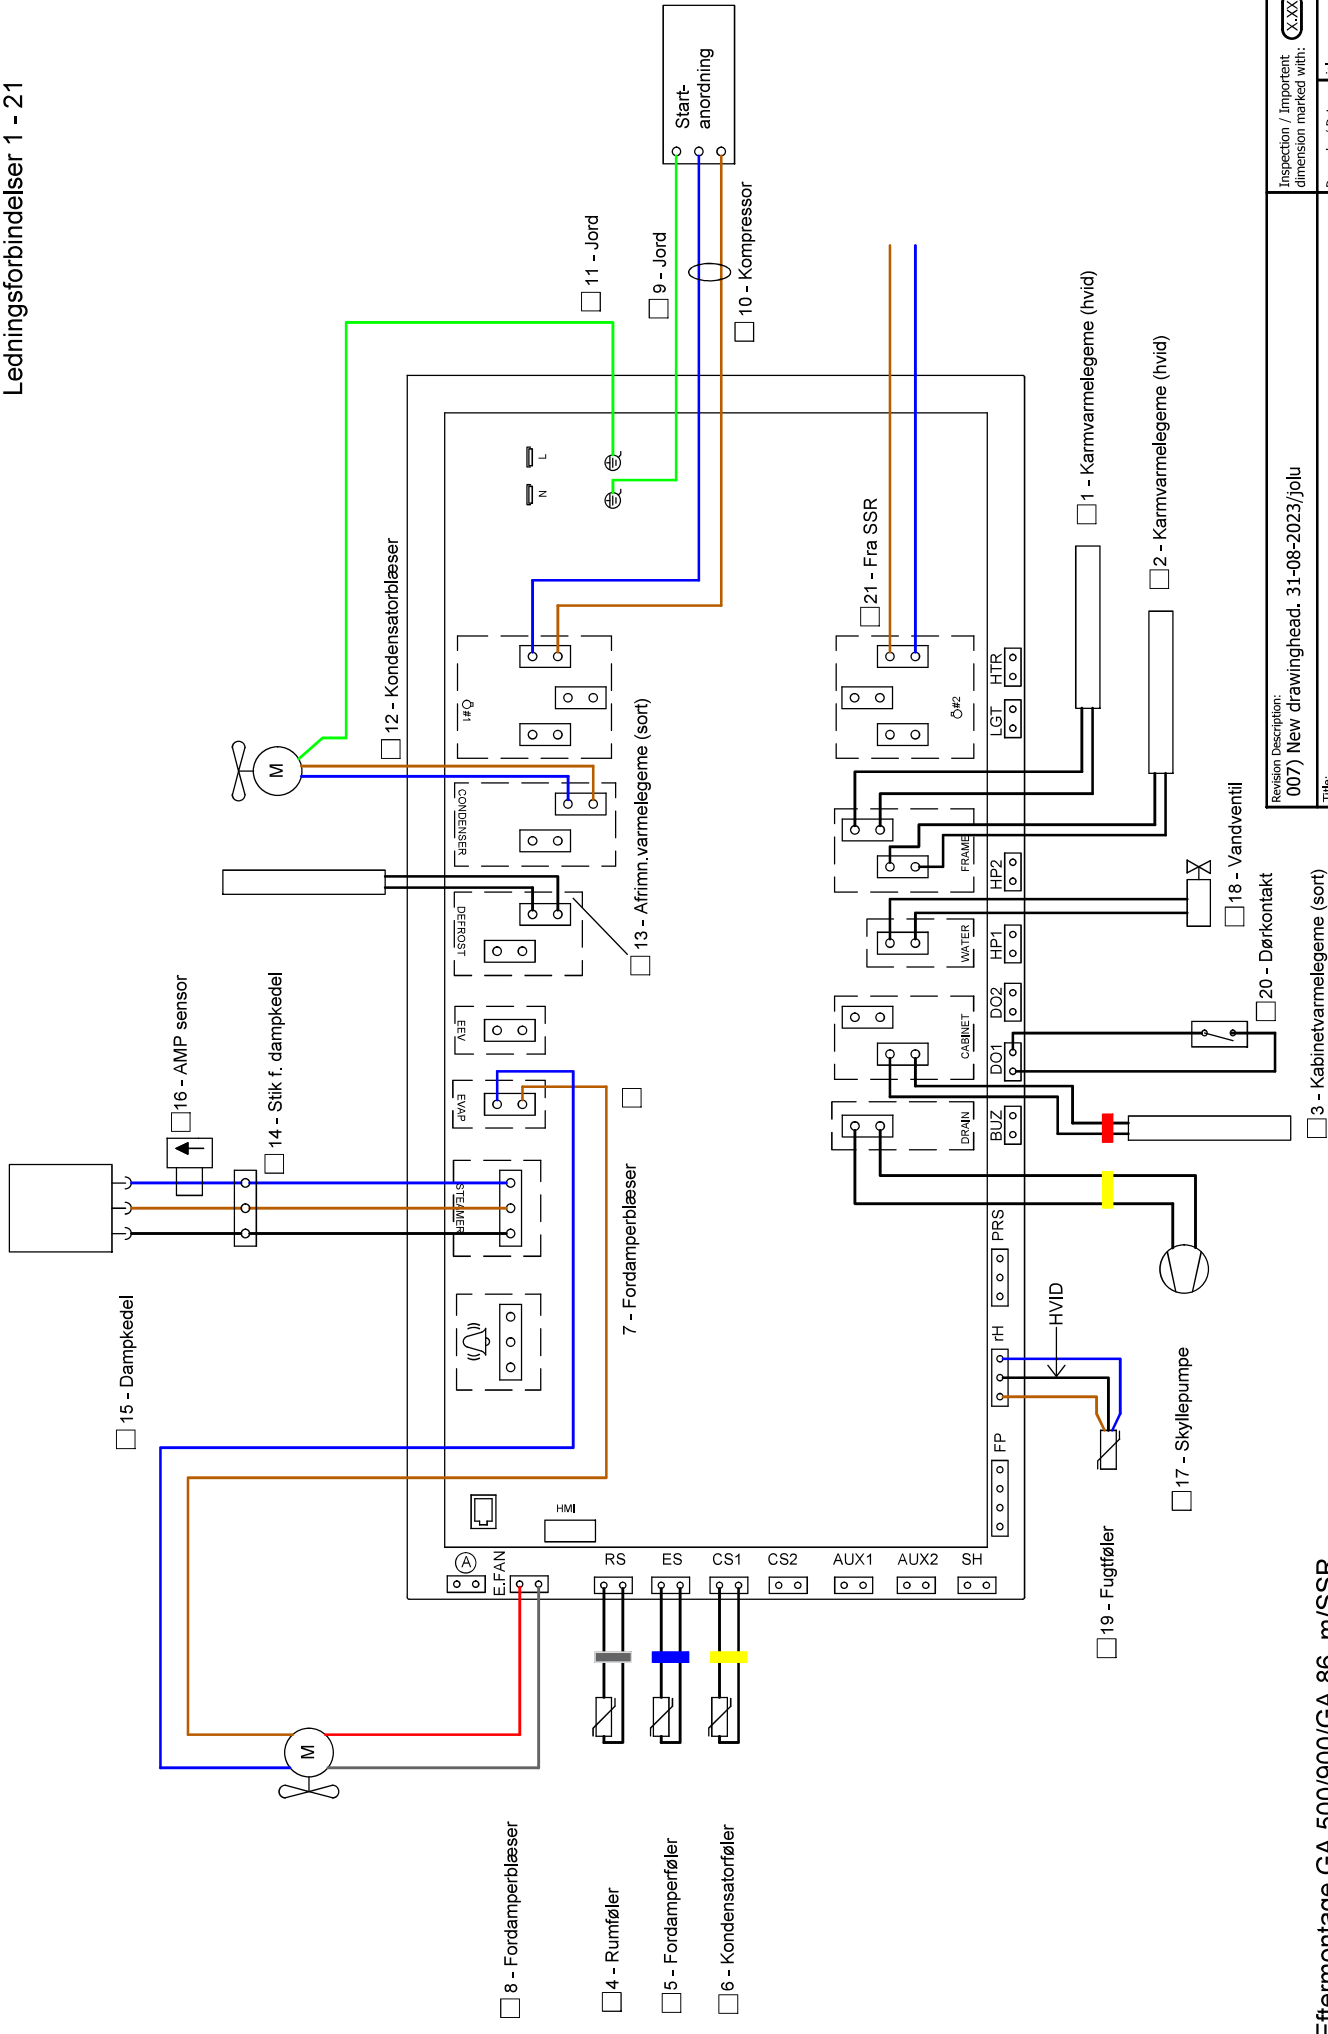

Wire codes:

- L=Live/Brown
- N=Neutral/Blue
- R=Signal (230 V)/Red: supplies ext. components with power
- G=Signal (230 V)/Grey: supplies int. components with power
- S=Black
- W=White

Revision Description: 007) New drawinghead. 31-08-2023/jolu		Inspection / Important dimension marked with: <b>X</b> XX	Critical Component: No (CC)
Drawn by / Date: jolu / 13-09-2017	Sheet size / Scale: A3		
Title: Wiring diagram GA 500/900/GA 86 m/SSR			
Gram Scientific A/S. CVR-Nr.: 43122153 Aage Grams Vej 1 6500 Vejens			
Tolerances according to ISO 2768-m; ISO 2866-2, if nothing else is specified.		Part No.: 765073078	
All rights to this drawing belongs to Gram Scientific. cf. law of Copyrights. Thus the drawing should not without our written permission be copied presented or passed over to a third person. Misuse will lead to prosecution.			
Drawn by / Date: Sheet size / Scale: Last Modified By: CC Approver By:		No (CC) / / / /	
Rev. No.: 007		Sheet No.: 2/3	

El-montage GA 500/900/GA 86 m/SSR

S/N

Revision Description: 007) New drawinghead. 31-08-2023/jolu		Inspection / Important dimension marked with: <b>XXX</b>	Critical Component: No (CC)
Title: Wiring diagram GA 500/900/GA 86 m/SSR		Drawn by / Date: jolu / 13-09-2017	Sheet size / Scale: A3 /
Gram Scientific A/S. (CVR-nr.: 4312153) Aage Grams Vej 1 6500 Vejens		Last Modified By: /	31-08-2023
Tolerances according to ISO 2768-m ; ISO 2866-2, if nothing else is specified.		CC Approver By: /	Part No.:
All rights to this drawing belongs to Gram Scientific. cf. law of Copyrights. Thus the drawing should not without our written permission be copied presented or passed over to a third person. Misuse will lead to prosecution.		765073078	007
		Sheet No.:	3/3

Eftermontage GA 500/900/GA 86 m/SSR

S/N \_\_\_\_\_